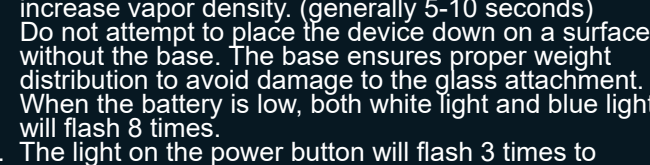

5

710 Life eNail Assembly:

- Before first use unscrew oZone main tube counterclockwise and reverse the battery. Make sure the positive symbol (+) is facing top of unit (see photo).

Screw back together and charge for 7-8 hours 1st use!