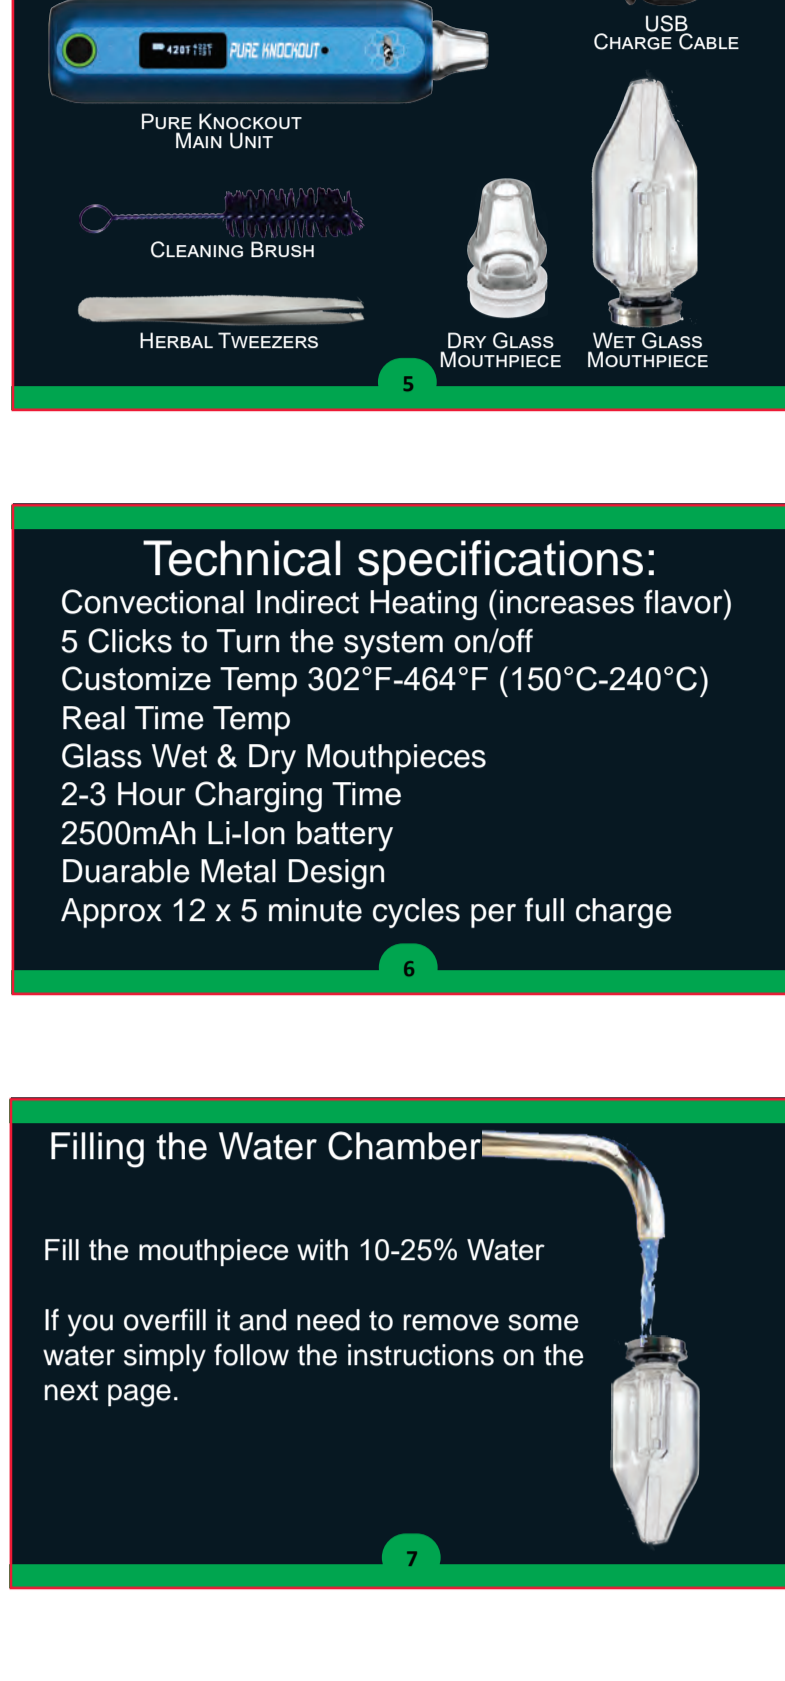

Pure Knockout

Just Fill and Go

Portable Convection Heating Herbal Vaporizer
HUGE CLOUDS
 IN YOUR PALM OF YOUR HAND

USER MANUAL

- Your 420 Life Pure Knockout Contains:**
- 1 Pure Knockout Vaporizer
 - 1 Glass Mouthpiece (dry)
 - 1 Glass Mouthpiece (water)
 - 1 Cleaning Brush
 - 1 Tweezer
 - 1 Micro USB cable
- WARNING!**
 ONLY USE REPLACEMENT PARTS @ 420life.com
 USING OTHER BRANDS WILL VOID THE WARRANTY - READ CAREFULLY!
- 4