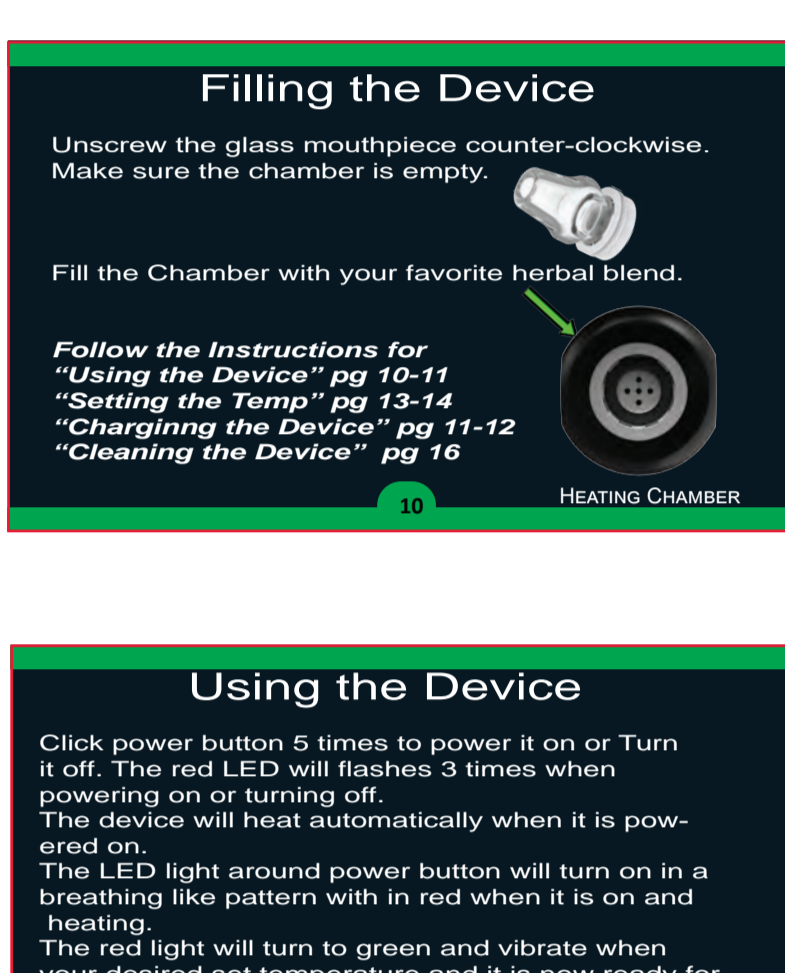

Pure Knockout

Just Fill and Go

Portable Convection Heating Herbal Vaporizer
HUGE CLOUDS
 IN YOUR PALM OF YOUR HAND

USER MANUAL

- Your 420 Life Pure Knockout Contains:**
- 1 Pure Knockout Vaporizer
 - 1 Glass Mouthpiece (dry)
 - 1 Glass Mouthpiece (water)
 - 1 Cleaning Brush
 - 1 Tweezer
 - 1 Micro USB cable
- WARNING!**
 ONLY USE REPLACEMENT PARTS @ 420life.com
 USING OTHER BRANDS WILL VOID THE WARRANTY - READ CAREFULLY!
- 4